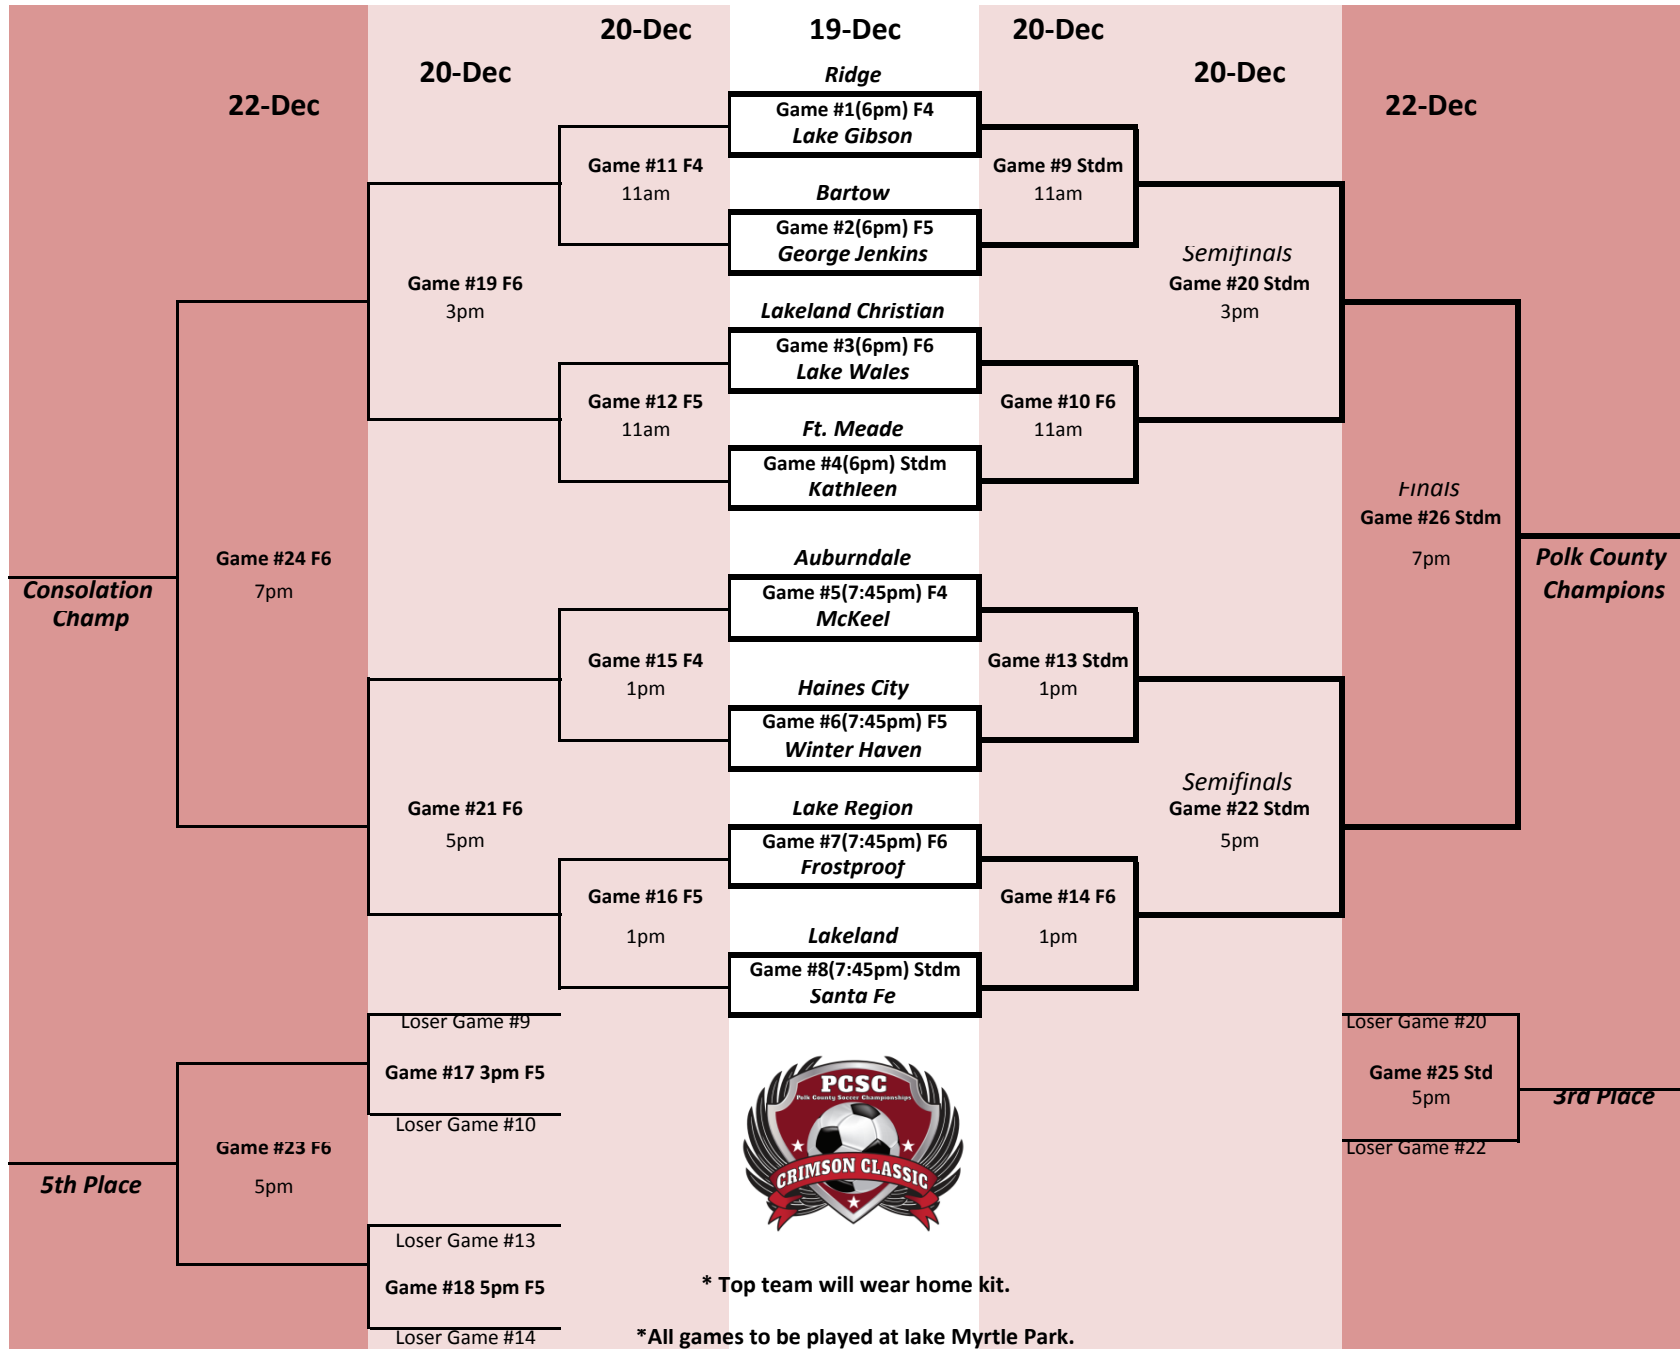

Crimson Classic (PCSC 2014)

* Top team will wear home kit.

*All games to be played at lake Myrtle Park.

**Polk County
Champions**

3rd Place